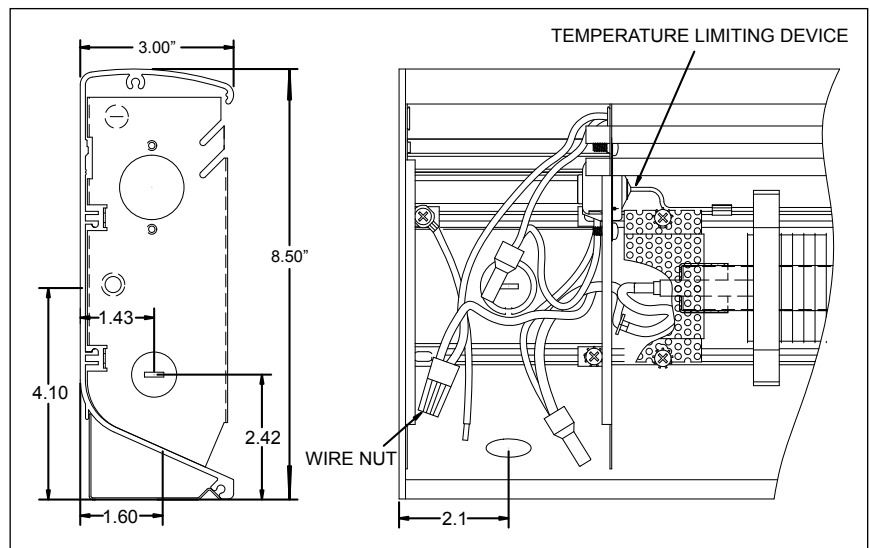

DIMENSIONS: