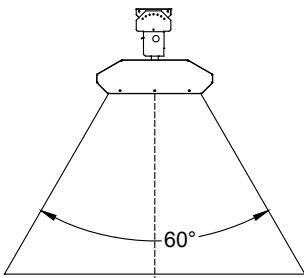

QTY	TAG	MODEL	WATTAGE	VOLTS	PHASE	AMPS	FINISH	TOTAL KW	ACCESSORIES	ACCESSORIES

NOTES/SPECIAL INSTRUCTIONS:

MUL-T-MOUNT SERIES	DIMENSIONS (IN.)			
	"A" LENGTH	"B" WIDTH	"C" HEIGHT	"D" MTG.CTR.
222	24"	15"	11"	23 1/2"
223	24"	21 1/2"	11"	23 1/2"
342	33"	15"	11"	32 1/2"
343	33"	21 1/2"	11"	32 1/2"
462	46"	15"	11"	45 1/2"
463	46"	21 1/2"	11"	45 1/2"

HOW TO DESIGNATE A MODEL (TH / THSS):

Reflector Patterns

30° SYMMETRIC

30° ASYMMETRIC

60° SYMMETRIC

60° ASYMMETRIC

90° SYMMETRIC

Product Specifications