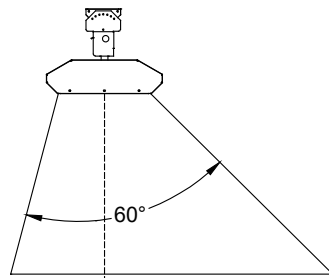

QTY	TAG	MODEL	WATTAGE	VOLTS	PHASE	AMPS	FINISH	TOTAL KW	ACCESSORIES	ACCESSORIES

NOTES/SPECIAL INSTRUCTIONS:

MUL-T-MOUNT SERIES	DIMENSIONS (IN.)			
	"A" LENGTH	"B" WIDTH	"C" HEIGHT	"D" MTG.CTR.
222	24"	15"	11"	23 1/2"
223	24"	21 1/2"	11"	23 1/2"
342	33"	15"	11"	32 1/2"
343	33"	21 1/2"	11"	32 1/2"
462	46"	15"	11"	45 1/2"
463	46"	21 1/2"	11"	45 1/2"

HOW TO DESIGNATE A MODEL (TH / THSS):

Reflector Patterns

30° SYMMETRIC

30° ASYMMETRIC

60° SYMMETRIC

60° ASYMMETRIC

90° SYMMETRIC

Product Specifications