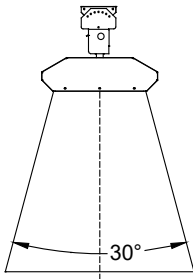

QTY	TAG	MODEL	WATTAGE	VOLTS	PHASE	AMPS	FINISH	TOTAL KW	ACCESSORIES	ACCESSORIES

NOTES/SPECIAL INSTRUCTIONS:

MUL-T-MOUNT SERIES	DIMENSIONS (IN.)			
	"A" LENGTH	"B" WIDTH	"C" HEIGHT	"D" MTG.CTR.
222	24"	15"	11"	23 1/2"
223	24"	21 1/2"	11"	23 1/2"
342	33"	15"	11"	32 1/2"
343	33"	21 1/2"	11"	32 1/2"
462	46"	15"	11"	45 1/2"
463	46"	21 1/2"	11"	45 1/2"

Mounting Clearances		Recommended Mounting Height	
2 & 3 Lamp Models	3" from ceiling	30° Symmetric & A30° Asymmetric Reflector - Indoor	
	24" from vertical surface	60° Symmetric & A60° Asymmetric Reflector - Indoor	
2 Lamp Models	72" from face of heater to combustible surface	90° Symmetric Reflector - Indoor	
3 Lamp Models	96" from face of heater to combustible surface	30° Symmetric & A30° Asymmetric Reflector - Outdoor	

HOW TO DESIGNATE A MODEL (TH / THSS):

Reflector Patterns

30° SYMMETRIC

30° ASYMMETRIC

60° SYMMETRIC

60° ASYMMETRIC

90° SYMMETRIC

Product Specifications