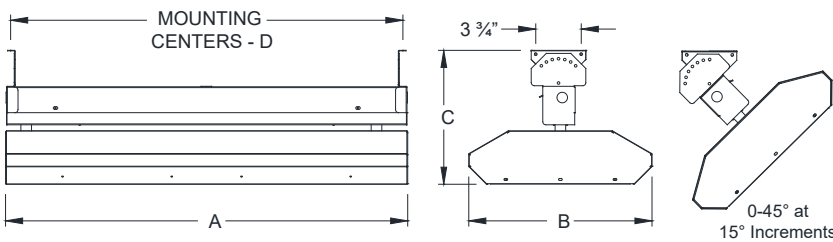

QTY	TAG	MODEL	WATTAGE	VOLTS	PHASE	AMPS	FINISH	TOTAL KW	ACCESSORIES	ACCESSORIES

NOTES/SPECIAL INSTRUCTIONS:

MUL-T-MOUNT SERIES	DIMENSIONS (IN.)			
	"A" LENGTH	"B" WIDTH	"C" HEIGHT	"D" MTG.CTR.
222	24"	15"	11"	23 1/2"
223	24"	21 1/2"	11"	23 1/2"
342	33"	15"	11"	32 1/2"
343	33"	21 1/2"	11"	32 1/2"
462	46"	15"	11"	45 1/2"
463	46"	21 1/2"	11"	45 1/2"