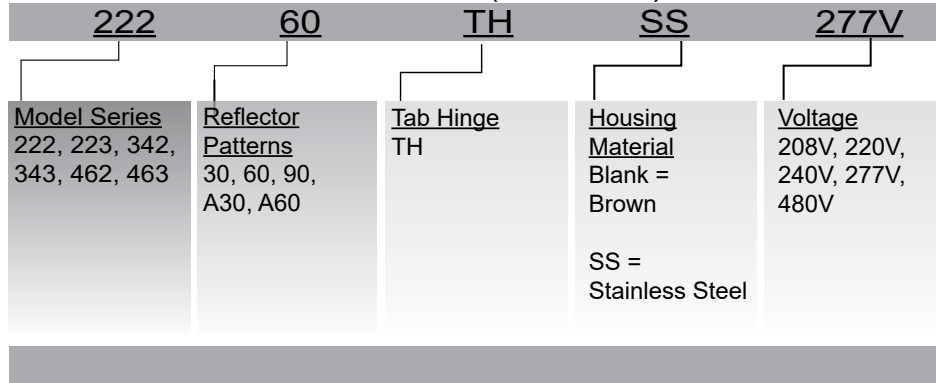

HOW TO DESIGNATE A MODEL (TH / THSS):