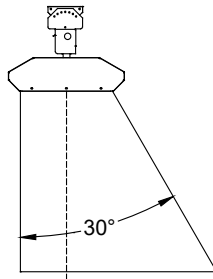

QTY	TAG	MODEL	WATTAGE	VOLTS	PHASE	AMPS	FINISH	TOTAL KW	ACCESSORIES	ACCESSORIES

NOTES/SPECIAL INSTRUCTIONS:

MUL-T-MOUNT SERIES	DIMENSIONS (IN.)			
	"A" LENGTH	"B" WIDTH	"C" HEIGHT	"D" MTG.CTR.
222	24"	15"	11"	23 1/2"
223	24"	21 1/2"	11"	23 1/2"
342	33"	15"	11"	32 1/2"
343	33"	21 1/2"	11"	32 1/2"
462	46"	15"	11"	45 1/2"
463	46"	21 1/2"	11"	45 1/2"

HOW TO DESIGNATE A MODEL (TH / THSS):

Reflector Patterns

30° SYMMETRIC

30° ASYMMETRIC

60° SYMMETRIC

60° ASYMMETRIC

90° SYMMETRIC

Product Specifications