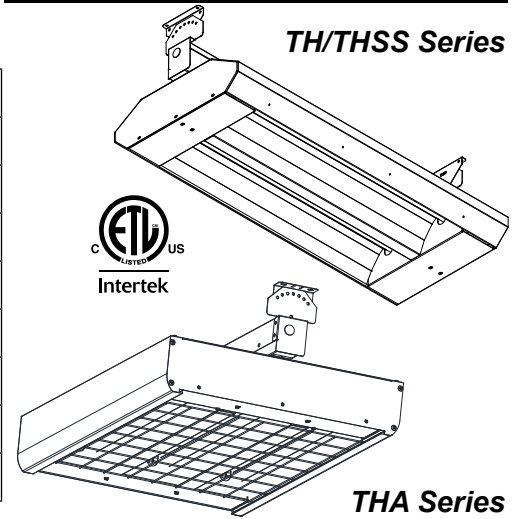

MADE IN THE U.S.A.

MUL-T-MOUNT
TH / THSS / THA SERIES
INFRARED HEATERS

CUSTOMER		DATE:	
PROJECT			
LOCATION			
ARCHITECT			
ENGINEER			
CONTRACTOR			
SUBMITTED BY			
APPROVED BY			
APPROVED BY			

SUBMITTAL DATA SHEET